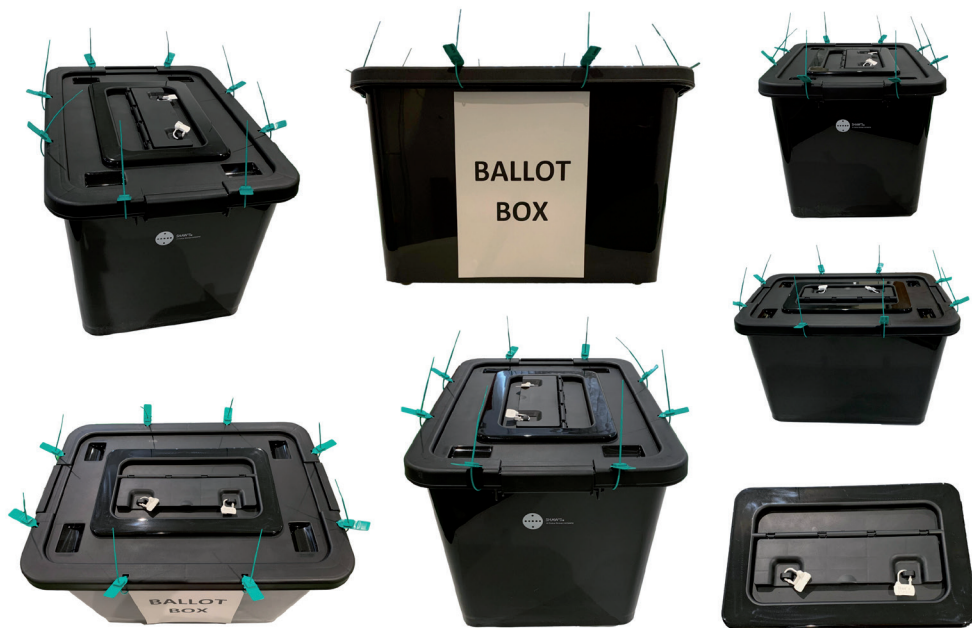

Shaw's premium wheeled ballot box 'THE GUARDIAN™'

60 litre size now available from stock
for immediate dispatch

Ref: SBBP60W

- Extremely robust, durable plastic construction with four wheeled base
- Boxes nest inside each other for compact storage
- Lids store within boxes and can also stack on one another
- Lids are recessed to allow boxes to stack on top of one another
- Hinged flap to seal slot
- Lids use up to eight Shaw's pull-secure seals and up to 2 padlock seals
- 10 seals included with each box (8 x BBSS1 pull-secure seals, 2 x BBS4 white padlock seals)
- Ballot box will secure without using all slots – extra slots could be used for adding additional seals if required
- Self-adhesive clear plastic wallet can be supplied for labelling purposes
- Wipe clean
- Generous bulk discounts available – please enquire for details

Dimensions:

Capacity 60 litres

340mm (h) x 540mm x 390mm

Colour: All black

SHAW'S
A Civica Group company

Contact the sales team at Shaw & Sons to place your order.
Telephone: 01322 621100; Email: electionsupplies@civica.co.uk

Our popular standard plastic ballot box (SBBP) is still available:

| PRICES FOR SHAW'S BALLOT BOXES | | |
|--|--|--|
| Quantity | Premium wheeled plastic ballot box 'The Guardian' Code SBBP60W | Shaw's plastic ballot box Code SBBP |
| 1-19 | £45.95 | £29.95 |
| 20-49 | £42.27 | £26.96 |
| 50-99 | £40.44 | £25.46 |
| 100-199 | £39.06 | £23.96 |
| Prices subject to VAT at the prevailing rate | | |